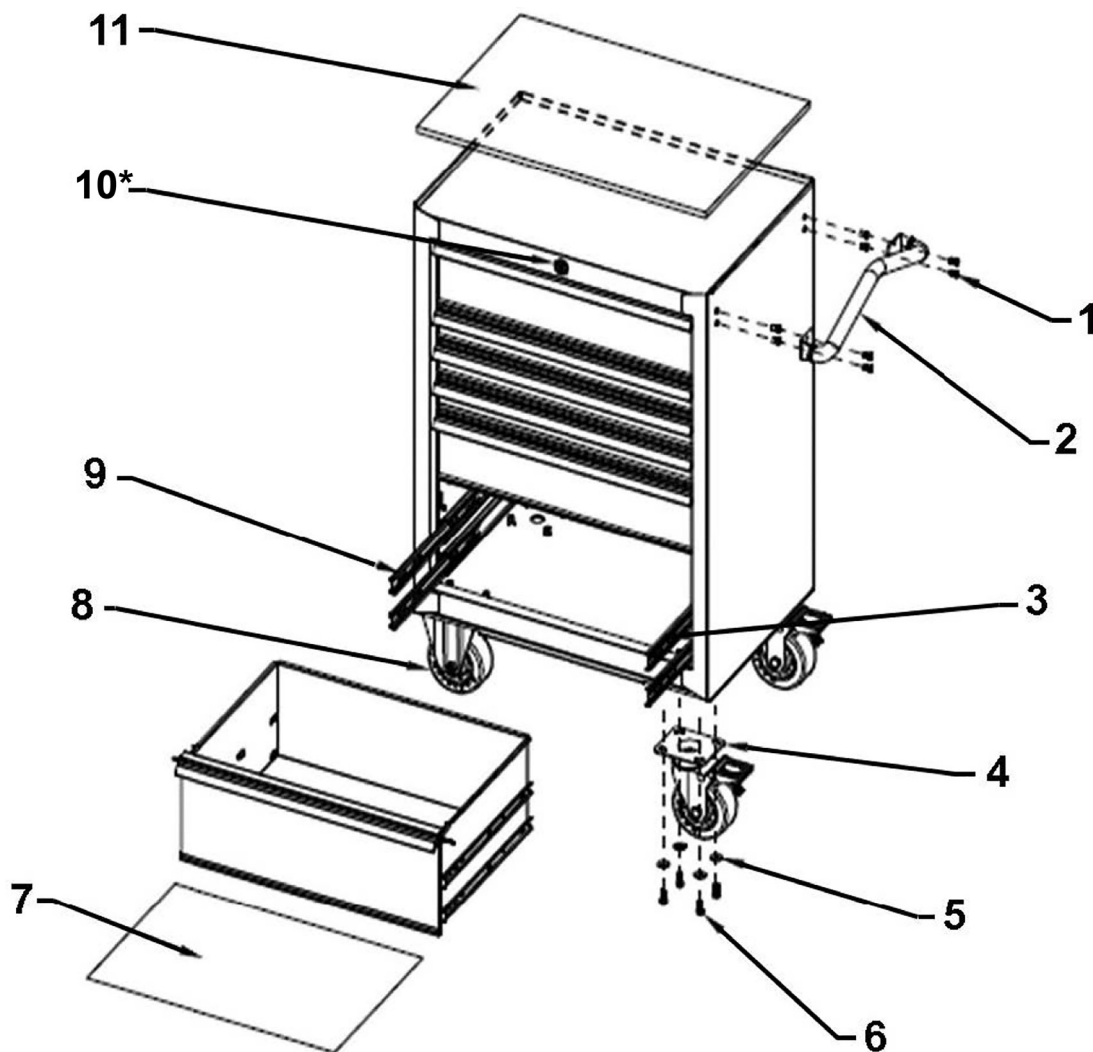

Parts Information:
Premier™ Heavy-Duty Rollcab 6 Drawer
675mm - Black
Model No: PTB67506

Item	Part No.	Description
1	SS612.S	Hex Head Set Screw M6 x 12mm
2	PTB-306061	Cabinet Handle
3	PTB-300023	Bearing Slide, Right
4	PTB-302069	Wheel, Swivel Castor, 4 Bolt (c/w Brake)(Ø123 x 48 x Ø14mm Bore x 175mm)
5	PTB-324002	Washer
6	PTB-321024	Hex Head Set Screw M8 x 20mm Zinc Yellow
7	PTB-550123	Drawer Liner 565 x 395mm
8	PTB-302070	Wheel, Fixed Castor, 4 Bolt (Ø123 x 48 x Ø14mm Bore x 175mm)
9	PTB-300022	Bearing Slide, Left
10*	PTB-304007	Lock and Key (Number 1201) - Please see Options Below
11	PTB-570490	Top Panel
--	PTB-107346	Drawer (570 x 385 x 60mm) Black (c/w Handle & Ball Bearing Slides)(Not Shown)

Item	Part No.	Description
--	PTB-310157	Sealey Zinc Badge (Not Shown)
--	PTB-310158	Premier Zinc Badge (Not Shown)
		Part No. 10 - Other Options Available
--	PTB-304007-K1201	Spare Key (Key Number: 1201)
--	PTB-304007A	Lock and key (number 1202)
--	PTB-304007-K1202	Spare Key (Key Number: 1202)
--	PTB-304007B	Lock and Key (Number 1203)
--	PTB-304007-K1203	Spare Key (Key Number: 1203)
--	PTB-304007C	Lock and Key (Number 1204)
--	PTB-304007-K1204	Spare Key (Key Number: 1204)